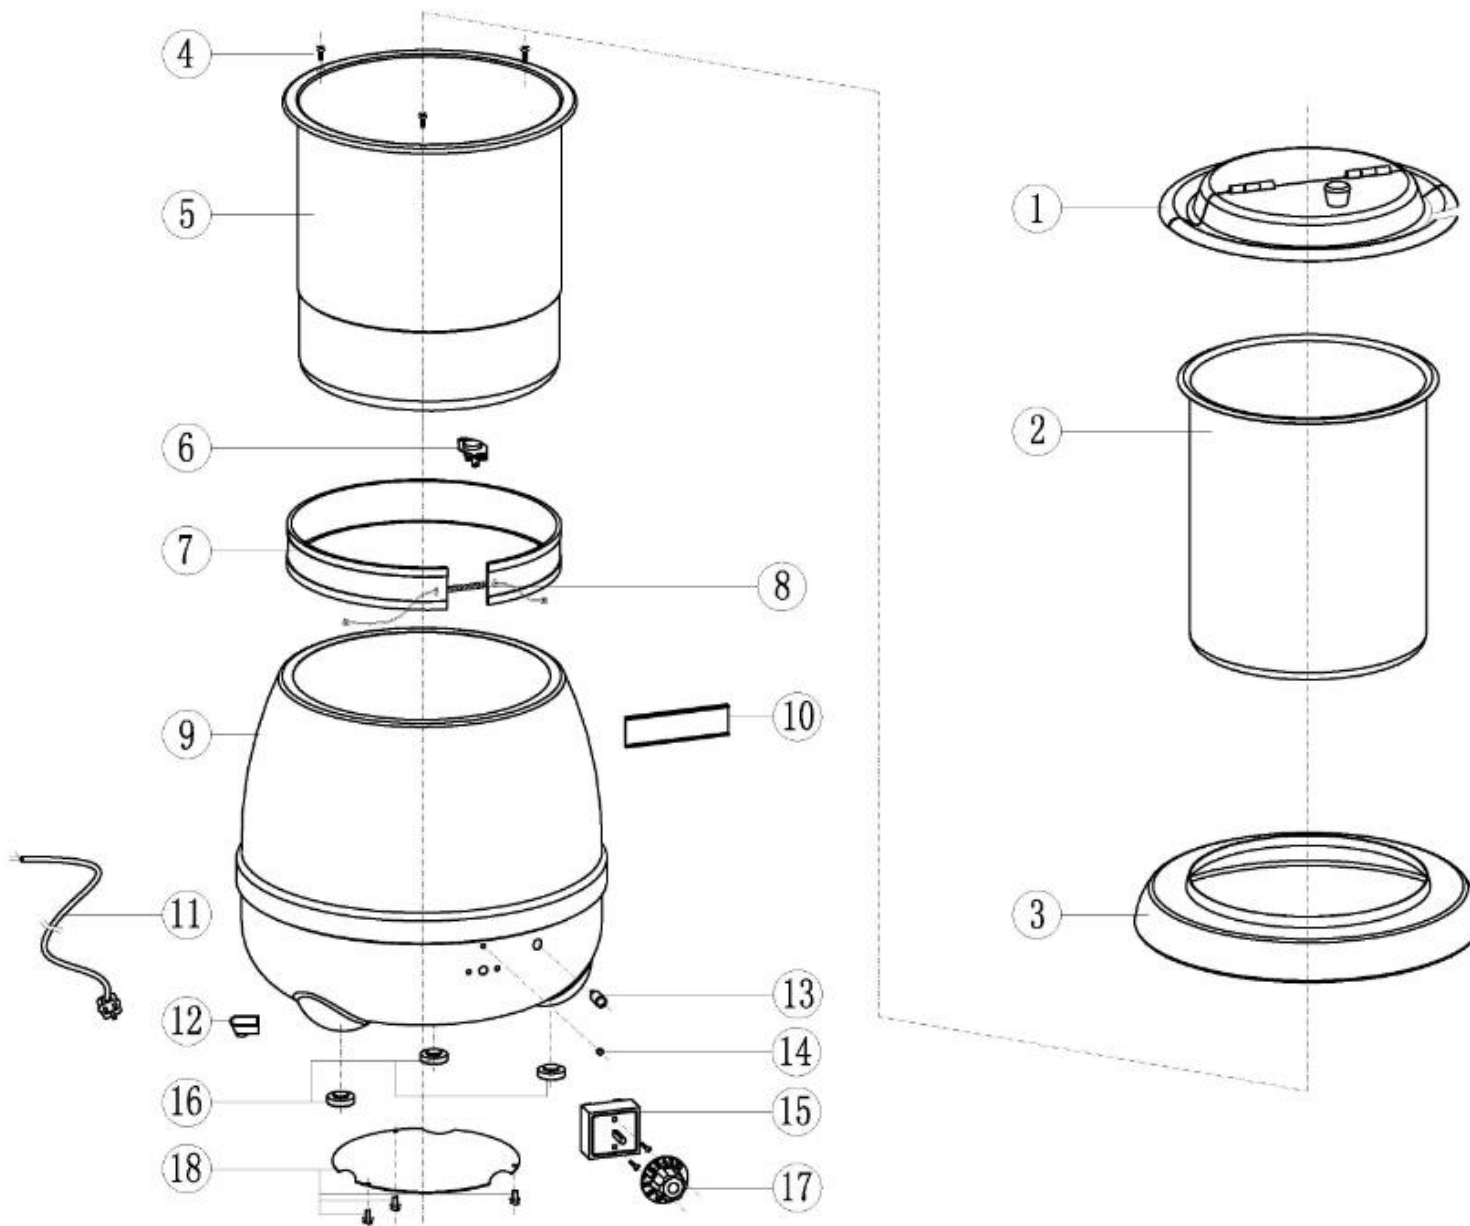

Exploded diagram and spare parts list (G107/L714/L715)

Exploded diagram and spare parts list (G107/L714/L715)

| Machine                                     | Explode | Code  | Description                  |
|---|---------|---|------------------------------|
| G107/L714/L715: Buffalo Soup Kettle - 10Ltr | 1       |    | S/S Lid                      |
| G107/L714/L715: Buffalo Soup Kettle - 10Ltr | 2       | N289  | S/S Inner Pot                |
| G107/L714/L715: Buffalo Soup Kettle - 10Ltr | 3       |    | S/S Top Collar               |
| G107/L714/L715: Buffalo Soup Kettle - 10Ltr | 4       |    | S/S Cross                    |
| G107/L714/L715: Buffalo Soup Kettle - 10Ltr | 5       |    | Internal Aluminum Container  |
| G107/L714/L715: Buffalo Soup Kettle - 10Ltr | 6       |    | Thermostat                   |
| G107/L714/L715: Buffalo Soup Kettle - 10Ltr | 7       |    | Heating Element              |
| G107/L714/L715: Buffalo Soup Kettle - 10Ltr | 8       |    | Spring                       |
| G107/L714/L715: Buffalo Soup Kettle - 10Ltr | 9       |    | S/S Painted Exterior         |
| G107/L714/L715: Buffalo Soup Kettle - 10Ltr | 10      | N293  | Menu Label                   |
| G107/L714/L715: Buffalo Soup Kettle - 10Ltr | 11      |    | Power Cord                   |
| G107/L714/L715: Buffalo Soup Kettle - 10Ltr | 12      |    | Plastic Strain Relief        |
| G107/L714/L715: Buffalo Soup Kettle - 10Ltr | 13      |    | Indicator Light              |
| G107/L714/L715: Buffalo Soup Kettle - 10Ltr | 14      |    | Plastic Indicator            |
| G107/L714/L715: Buffalo Soup Kettle - 10Ltr | 15      |    | EGO Switch                   |
| G107/L714/L715: Buffalo Soup Kettle - 10Ltr | 16      |    | Plastic Leg                  |
| G107/L714/L715: Buffalo Soup Kettle - 10Ltr | 17      |    | Knob                         |
| G107/L714/L715: Buffalo Soup Kettle - 10Ltr | 18      |  | The Bottom Cover With Screws |