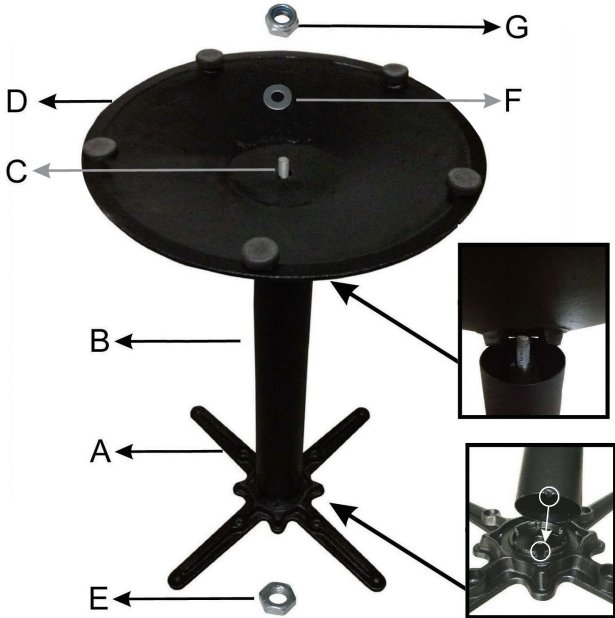

DL475 Cast Iron Table Base - Ø 548mm

Assembly Instructions

A		1pc
B		1pc
C		1pc
D		1pc
E		2pcs
F		1pc
G		1pc

UK	0845 146 2887	Fourth Way, Avonmouth, Bristol, BS11 8TB United Kingdom
NL	0800 – 29 1 29	
	040 – 2628080	
FR	0800 - 29 2 29	
	01 60 34 28 80	
DE	0800 – 1860806	
IT	N/A	
ES	901-100 133	
PT	901-100 133	
AU	1300 225 960	15 Badgally Road, Campbelltown, 2560, NSW, Australia

Important!
 Please note screws required to fix the base to the Bolero predrilled table tops are supplied with the table top carton.
 Before assembly, carefully remove all packaging and ensure all parts are present.
 Please periodically check and tighten assembly.
 Once assembled please do not attempt to move or lift the table by pulling the table top as this will cause damage to top!