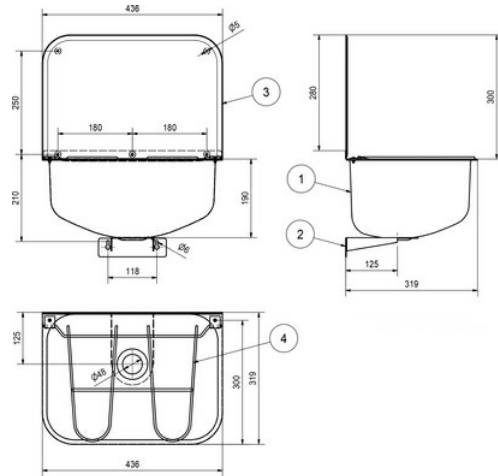

# CLEANERS SINK: WB440C-UK

WB440C-UK | 2030023683

ARTICLE GROUP : **WB440C-UK** | ARTICLE FAMILY : **Cleaners sink** | PRODUCT GROUP : **Utility sinks**

Wall Mounted cleaners sink manufactured from grade 1.4301 (304) stainless steel, material thickness 0.9mm, with splashback, hinged grating, 38mm BSP waste fitting and complete with integral wall bracket.

436x319x490mm

## TECHNICAL DATA

gross weight	4.00 kg
net weight	3.90 kg
splash back height	300.00 mm
bowl position	center
bowl - bowl depth	190.00 mm
bowl finish	satin finished
grid	hinged
grid material	stainless steel
material	stainless steel
material code	1.4301 Chrome Nickel steel V2A
overall depth	319.00 mm
overall height	490.00 mm
overall width	436.00 mm
rear upstand	yes
splash back	yes
surface finish	satin finished
tap ledge	no
type of mounting	wall mounting
type of utility sink	cleaner sink
waste kit included	yes